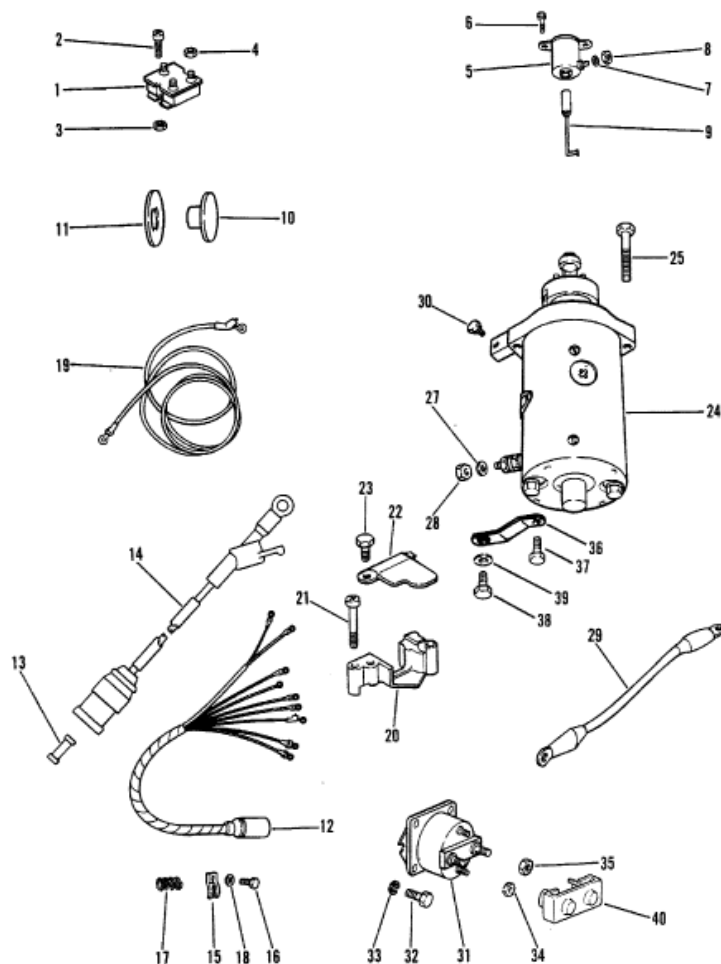

STARTER MOTOR, RECTIFIER AND WIRING HARNESS

Parts List						
Ref	Class	Part	Description	Qty	Comment	Footnote
1		62351A 1	RECTIFIER ASSEMBLY	1		
2	10	20646	SCREW	2	RECTIFIER TO FRONT SUPPOR	
3	11	27164	NUT, RECTIFIER FASTENING SC	2		
4	11	45076	NUT, RECTIFIER TERMINAL (10-3	3		
5		54293A11	CHOKE SOLENOID ASSEMBLY	1		
6	10	25299	SCREW	2	CHOKE SOLENOID FRONT SUPI	
7	13	26996	LOCKWASHER, CHOKE SOLEND	1		
8	11	45076	NUT, CHOKE SOLENOID TERMIN	1		
9		89008A 2	PLUNGER ASSEMBLY, CHOKE SI	1		
10	19	35827	PLUG	1	BOTTOM COWL PART OF BOTT	
11	11	30428	FASTENER	1	PLUG TO BOTTOM COWL PART	
12	84	96219A 2	WIRING HARNESS (BOILT/NUT (1		
12	84	96219A 5	WIRING HARNESS (BULLET CON	1		
13	88	79091	FUSE			
14	84	95084A 2	WIRE ASSEMBLY, FUSE	1		
15		88751	CLAMP, WIRING HARNESS	1		
16	10	23702	SCREW, WIRING HARNESS CLAI	1		
17	24	28357	SPRING, WIRING HARNESS CLA	1		
18	12	72761	WASHER, WIRING HARNESS CL	1		
19	84	88439A 3	BATTERY CABLE ASSEMBLY (PO	1		
19	84	88439A 4	BATTERY CABLE ASSEMBLY (NE	1		
20		88620	BRACKET, HARNESS SUPPORT	1		
21	10	73280	SCREW, HARNESS SUPPORT BF	2		
22		88617	COVER, HARNESS SUPPORT BR	1		
23	10	28635	SCREW, HARNESS SUPPORT BF	2		
24	50	41583	STARTER MOTOR ASSEMBLY (1	1		
25	10	35213	SCREW	2	STARTER MOTOR TO CRANKC	
27	13	26992	LOCKWASHER, CABLE TO STAR	1		
28	11	20890	NUT, CABLE TO STARTER MOTC	1		
29	84	88809A 6	CABLE, STARTER TO SOLENOID	1		
30	10	69035	SCREW	1	BATTERY CABLE TO STARTER	
31	89	96158	STARTER SOLENOID	1		
32	10	98253	SCREW, SOLENOID TO BRACKE	2		
33	13	26992	LOCKWASHER, STARTER SOLEI	2		
34	11	26419	NUT, STARTER SOLENOID TERM	2		
35	11	94330	NUT, STARTER SOLENOID TERM	2		
36		42729A 1	BRACKET, STARTER MOTOR TO	1		
37	10	32079	SCREW, BRACKET TO STARTE	1		
38	10	69022	SCREW, BRACKET TO CRANKC	1		
39	12	89302	WASHER, BRACKET SCREW	1		
40	95	92861	INSULATOR, STARTER SOLENO	1		